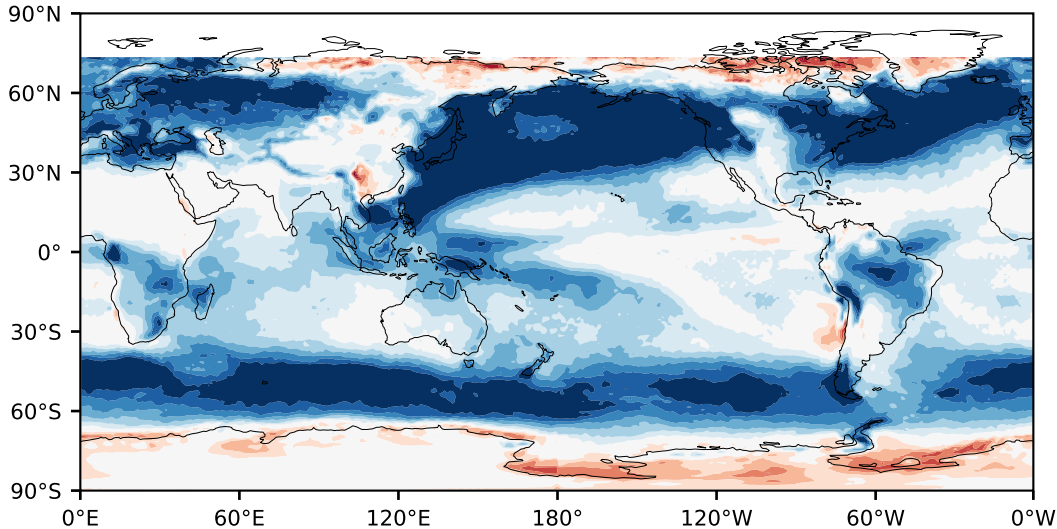

# Model - Observations

Max 69.97  
Mean 14.37  
Min -38.42

RMSE 19.61  
CORR 0.80