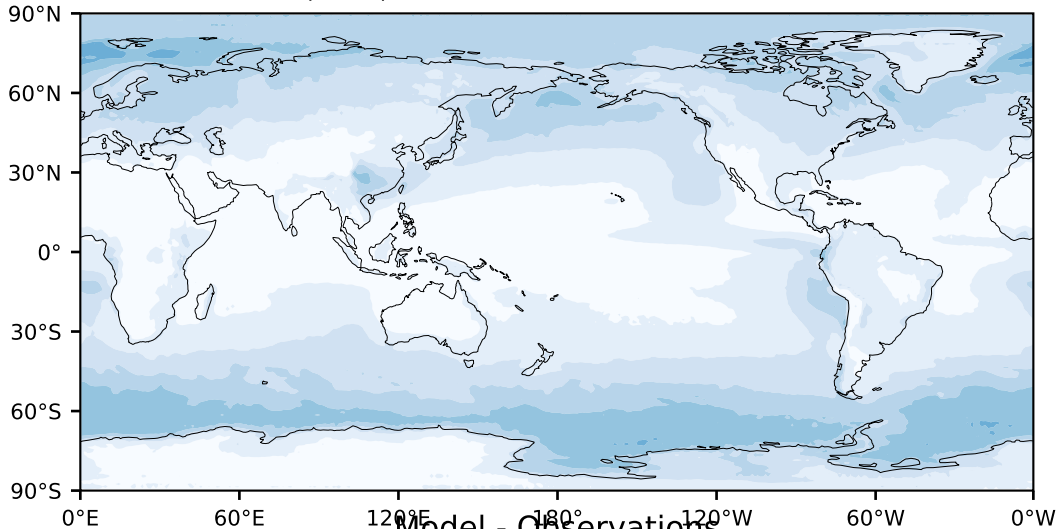

MODIS Simulator (None)

%

Max 55.45  
Mean 12.93  
Min 0.04

Model - Observations