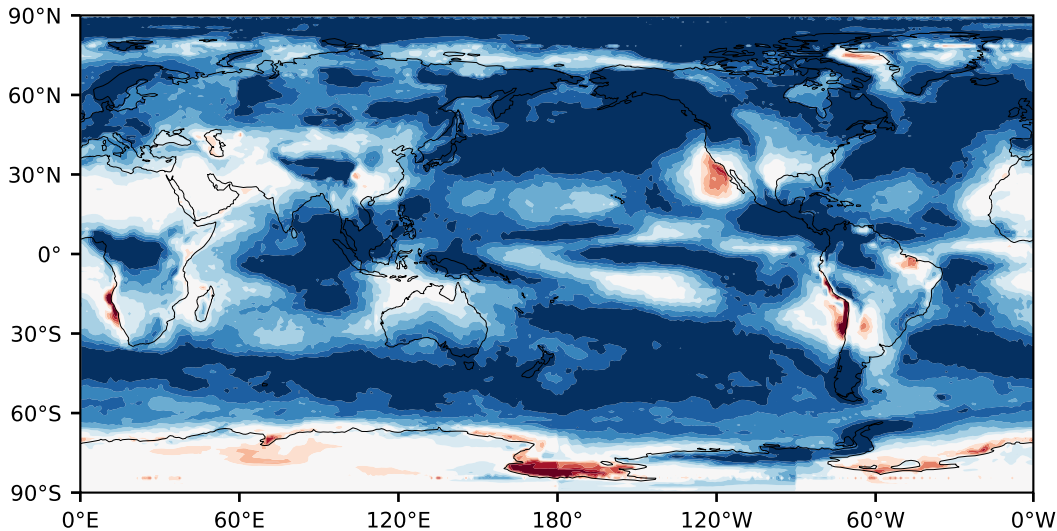

# Model - Observations

Max 70.73  
Mean 22.60  
Min -71.65

RMSE 25.93  
CORR 0.86