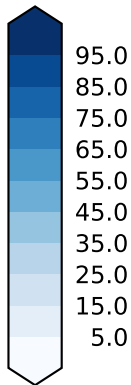

MODIS Simulator (None)

%

Max 100.00
Mean 26.54
Min 0.00

Model - Observations