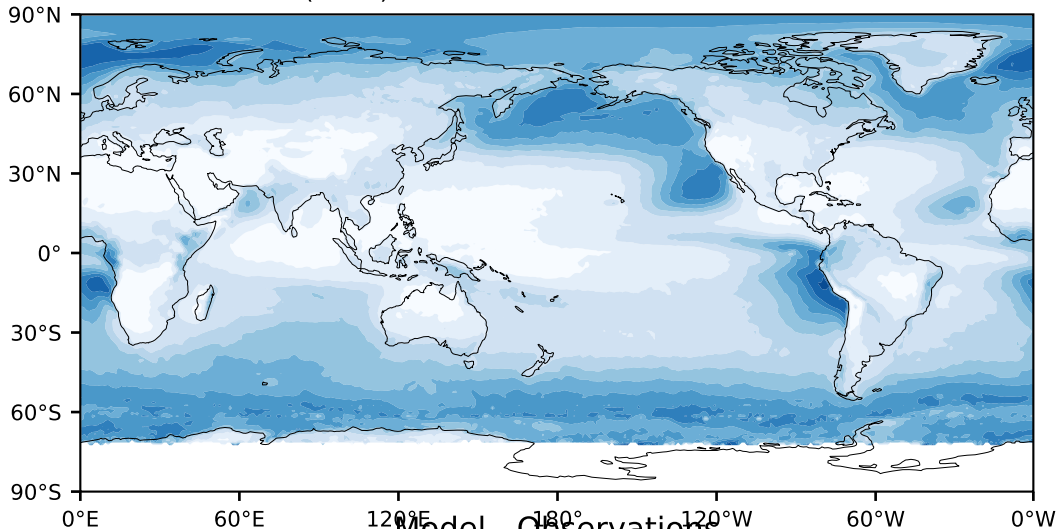

MODIS Simulator (None)

%

Max 100.00
Mean 26.54
Min 0.00

Model - Observations