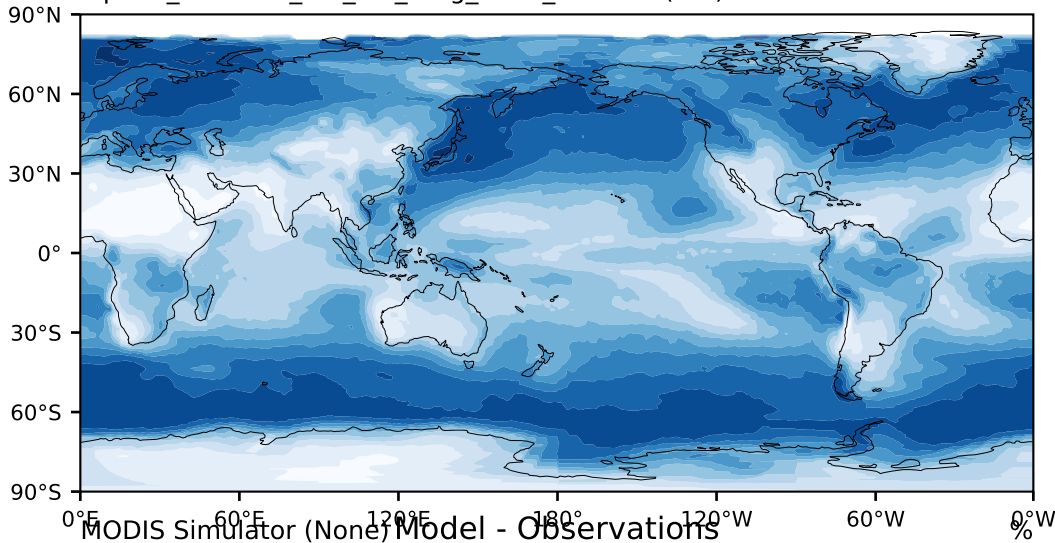

alpha3_min10nc_tk1_ZM_berg_GWD_clubbv2 (2-6)

%

Max 100.00
Mean 51.02
Min 0.01

95.0
85.0
75.0
65.0
55.0
45.0
35.0
25.0
15.0
5.0