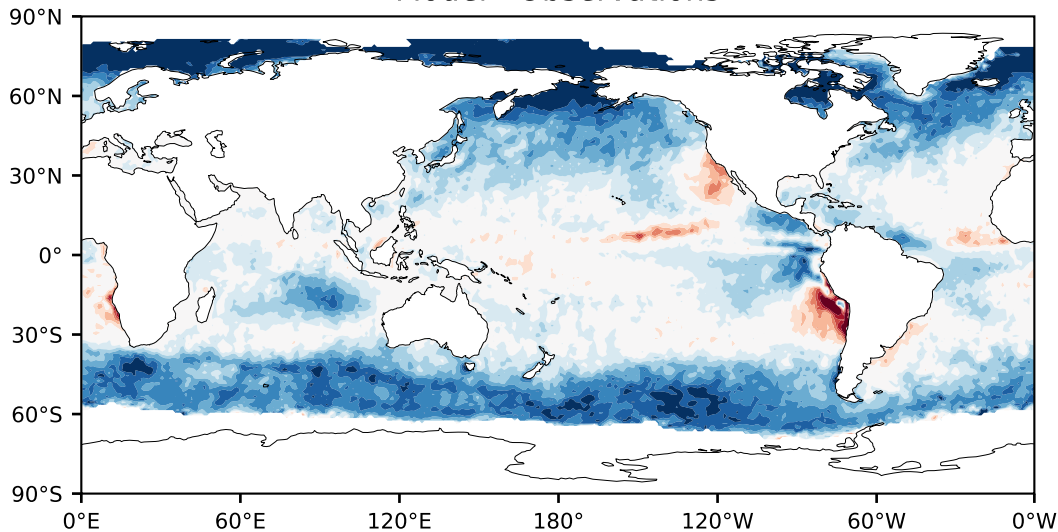

Model - Observations

Max 63.33
Mean 9.11
Min -57.10

RMSE 14.35
CORR 0.84