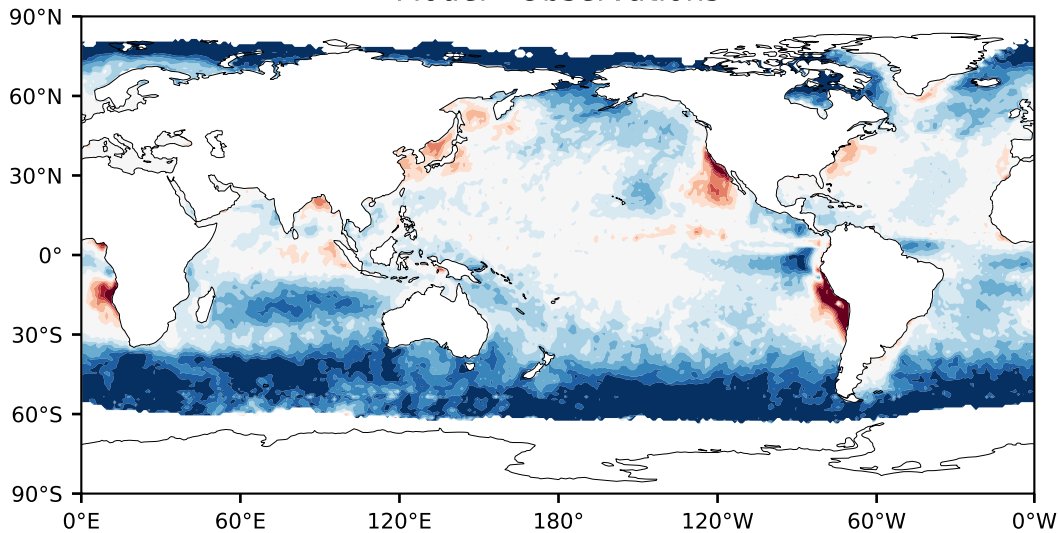

Model - Observations

Max 70.34
Mean 10.70
Min -83.39

RMSE 17.02
CORR 0.74