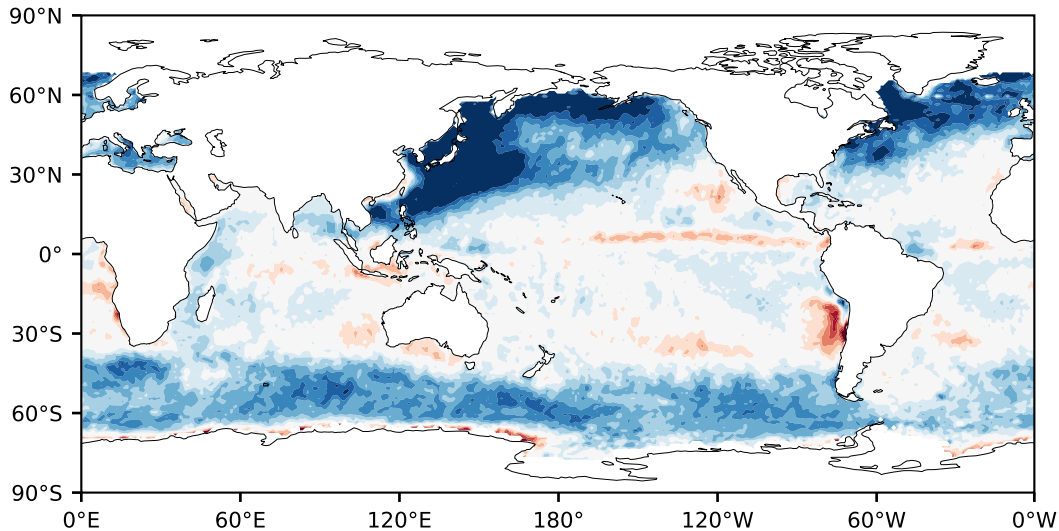

Model - Observations

Max 65.38
Mean 8.01
Min -74.47

RMSE 13.92
CORR 0.86