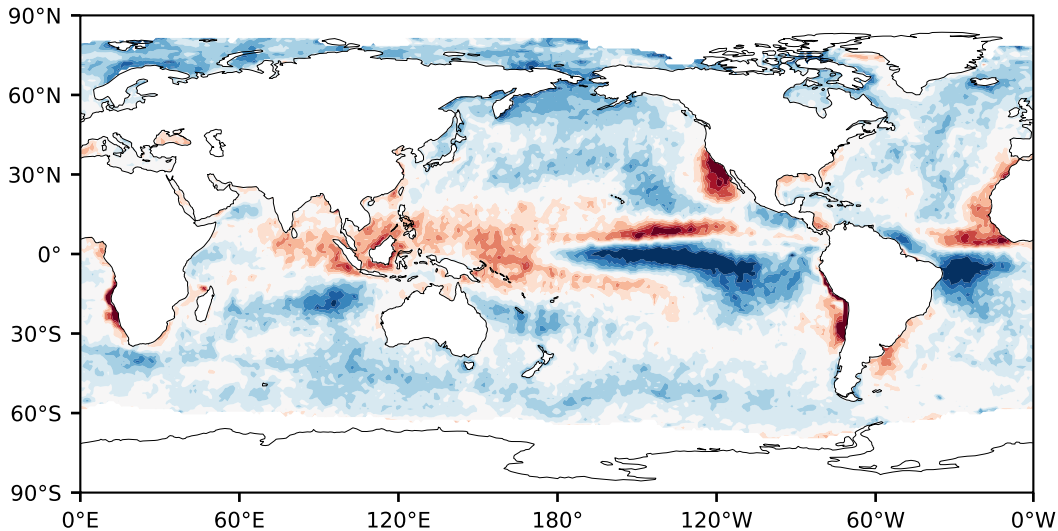

# Model - Observations

Max 46.56  
Mean 4.09  
Min -79.50

RMSE 11.72  
CORR 0.87