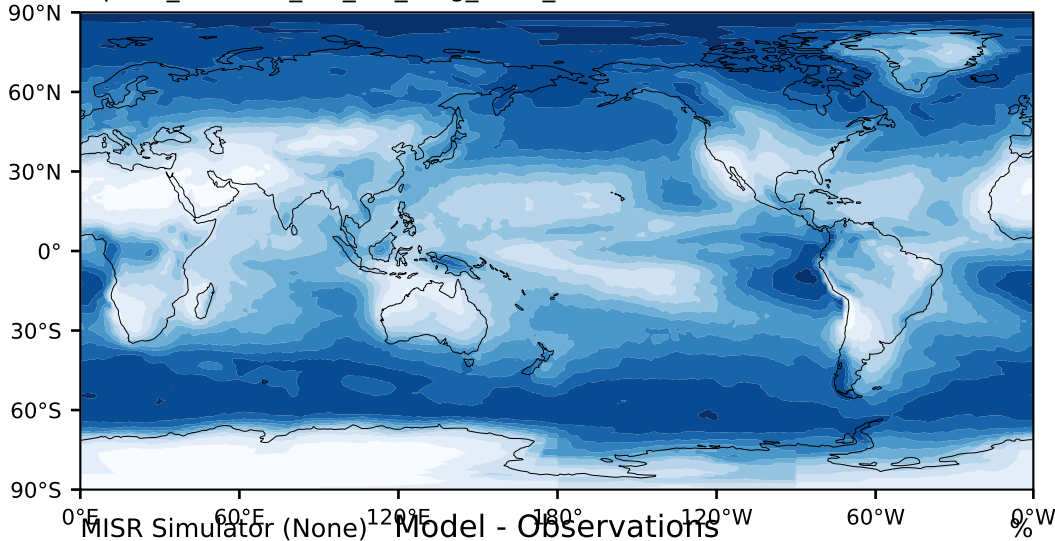

alpha3_min10nc_tk1_ZM_berg_GWD_clubbv2 (2-6)

%

Max 99.84
Mean 53.26
Min 0.00

95.0
85.0
75.0
65.0
55.0
45.0
35.0
25.0
15.0
5.0