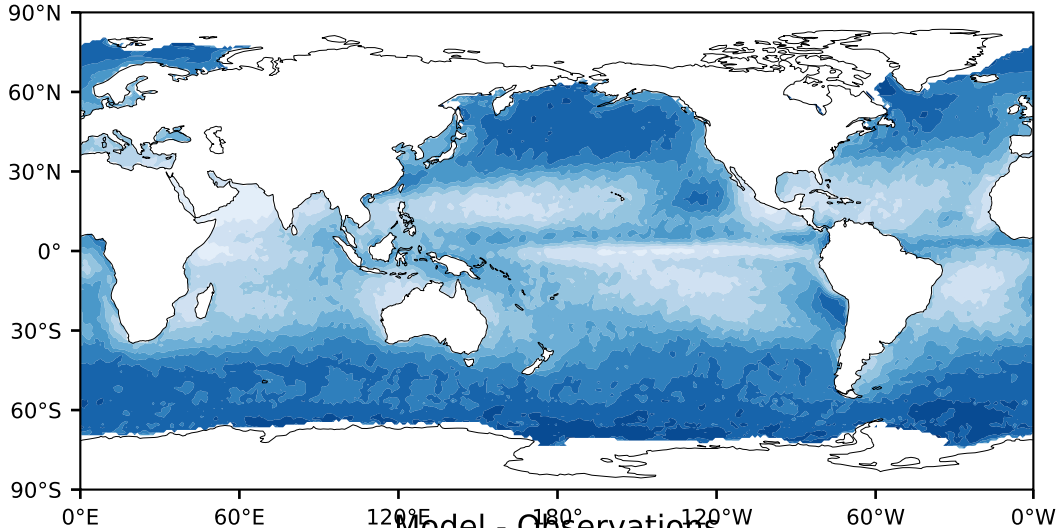

MISR Simulator (None)

%

Max 100.00  
Mean 51.89  
Min 2.24

95.0  
85.0  
75.0  
65.0  
55.0  
45.0  
35.0  
25.0  
15.0  
5.0