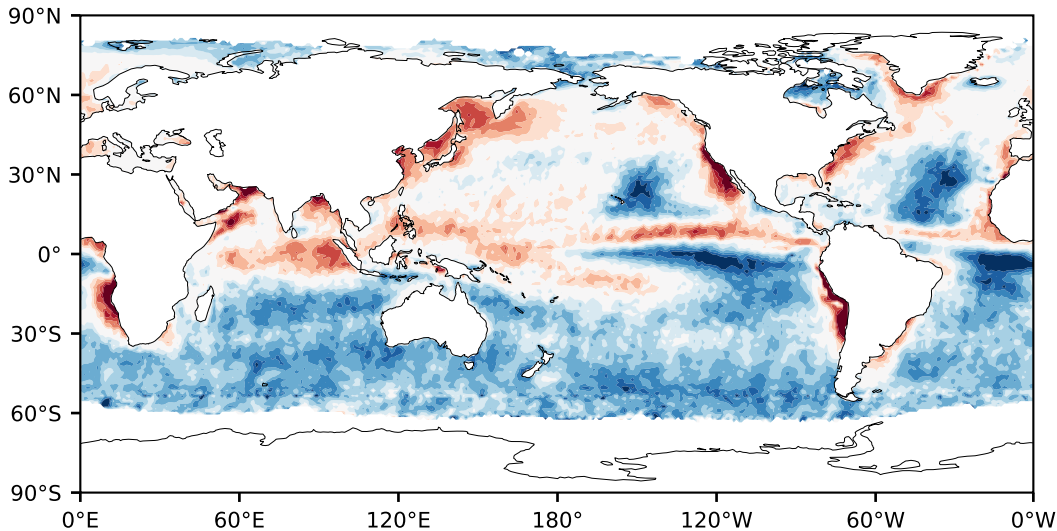

Model - Observations

Max 53.41
Mean 5.83
Min -95.47

RMSE 14.36
CORR 0.80