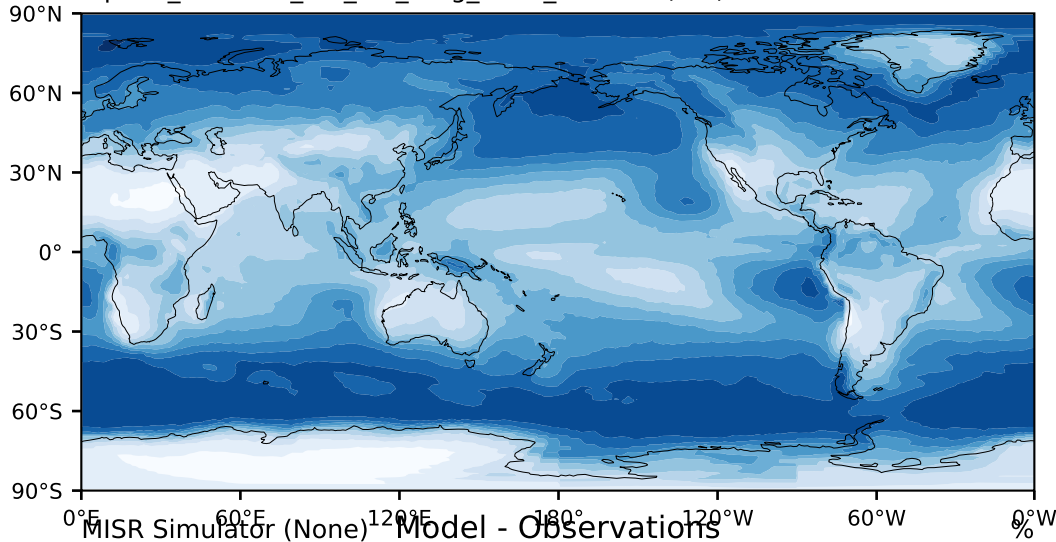

alpha3_min10nc_tk1_ZM_berg_GWD_clubbv2 (2-6)

%

Max 96.30
Mean 53.17
Min 1.04

95.0
85.0
75.0
65.0
55.0
45.0
35.0
25.0
15.0
5.0