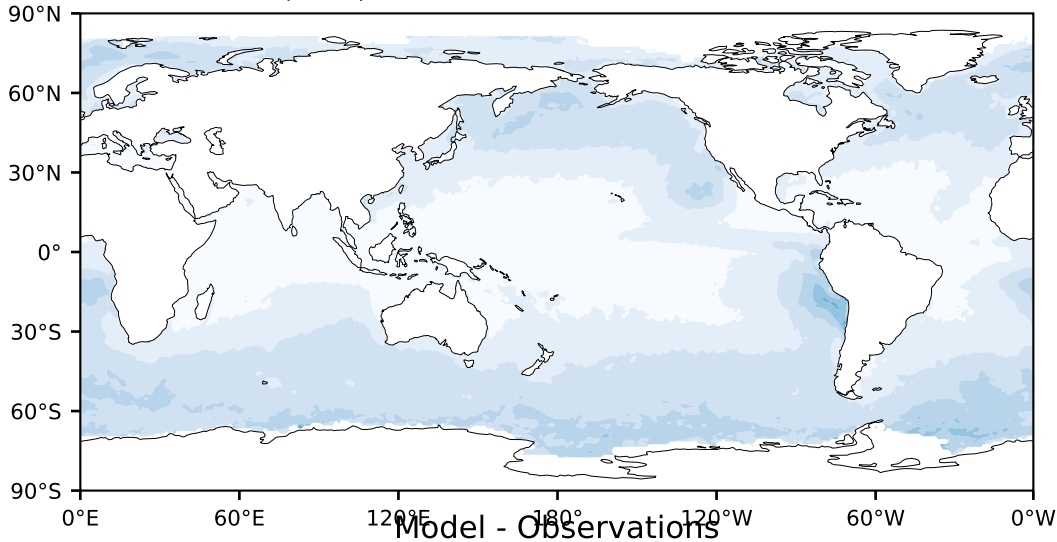

MISR Simulator (None)

%

Max 78.48
Mean 11.14
Min 0.00

95.0
85.0
75.0
65.0
55.0
45.0
35.0
25.0
15.0
5.0