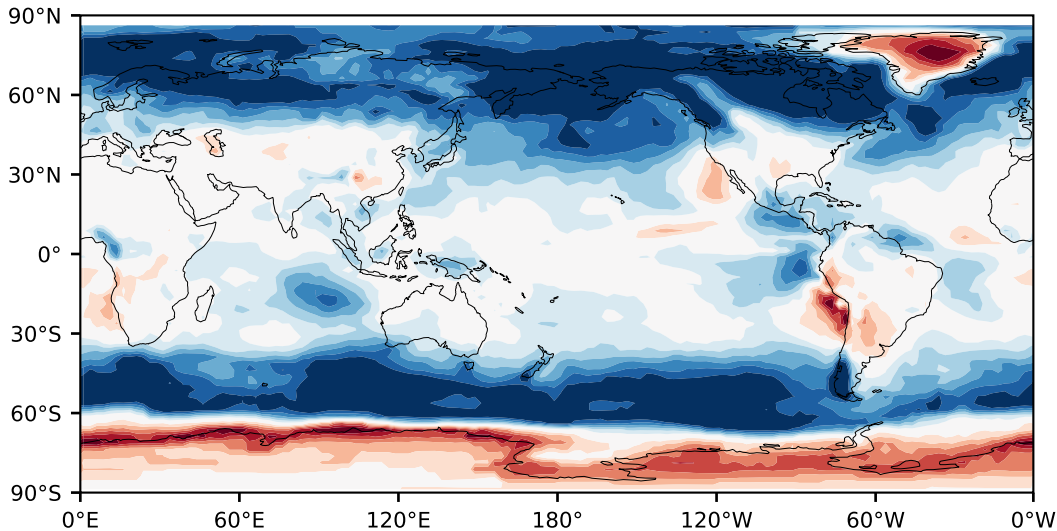

# Model - Observations

Max 57.09  
Mean 10.14  
Min -39.26

RMSE 17.12  
CORR 0.73