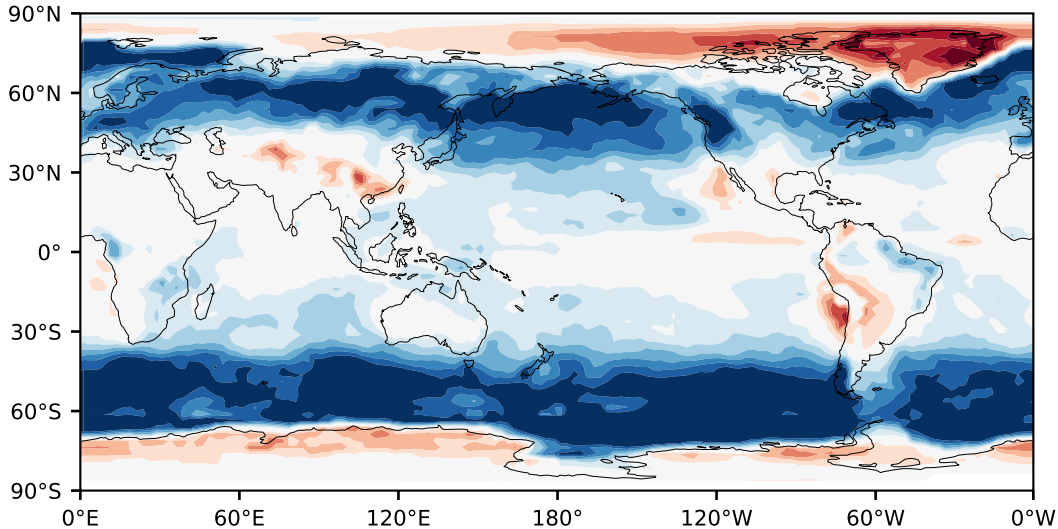

# Model - Observations

Max 56.12  
Mean 10.37  
Min -42.40

RMSE 17.05  
CORR 0.75