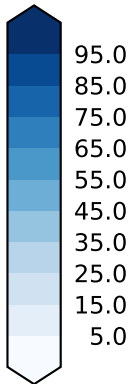

alpha3_min10nc_tk1_ZM_berg_GWD_clubbv2 (2-6)

%

Max 79.77
Mean 27.61
Min 0.00

ISCCP (198307-200806) Model - Observations