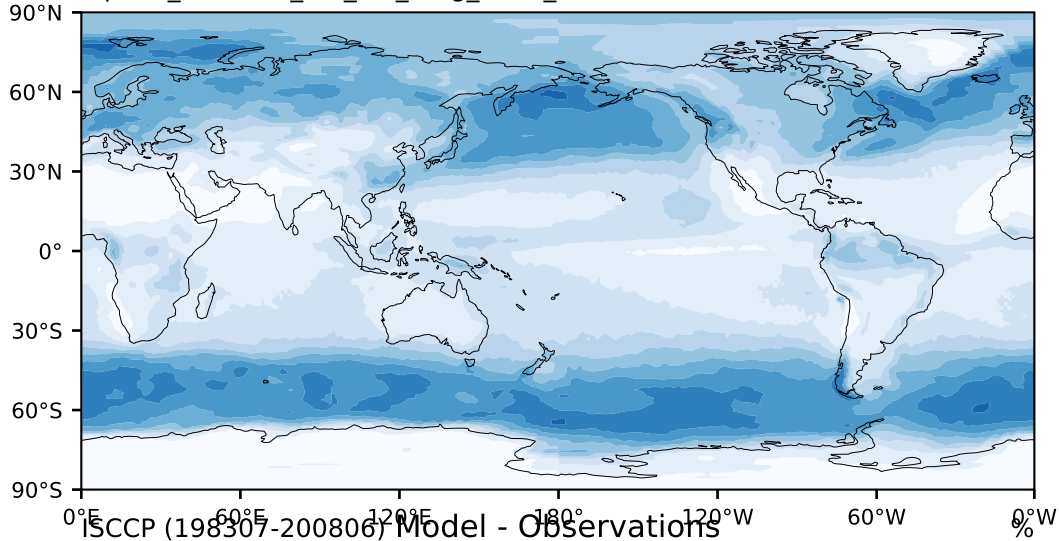

alpha3_min10nc_tk1_ZM_berg_GWD_clubbv2 (2-6)

%

Max 79.77
Mean 27.61
Min 0.00

ISCCP (198307-200806) Model - Observations