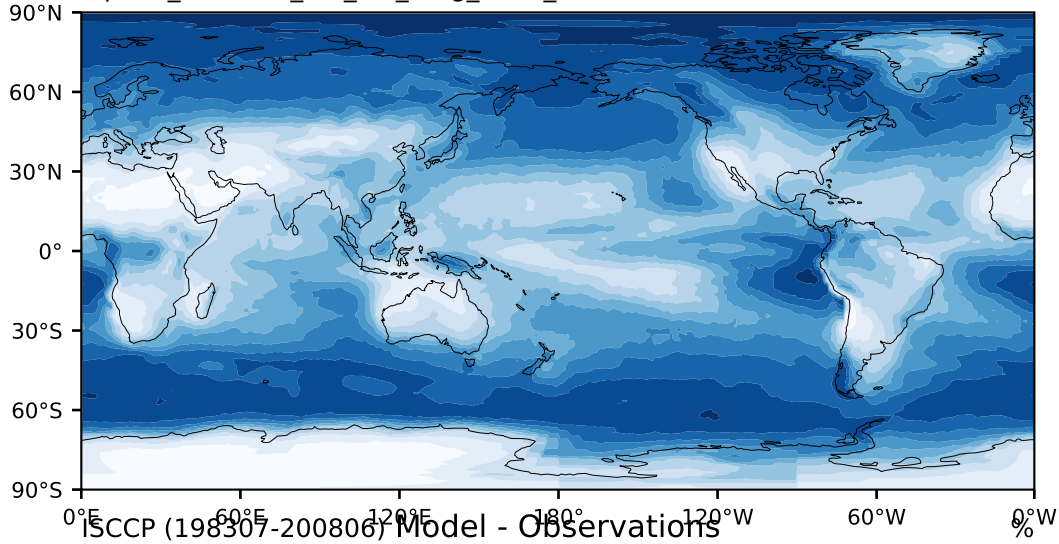

alpha3_min10nc_tk1_ZM_berg_GWD_clubbv2 (2-6)

%

Max 99.84
Mean 53.26
Min 0.00

ISCCP (198307-200806) Model - Observations