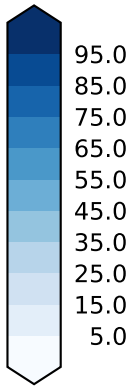

alpha3_min10nc_tk1_ZM_berg_GWD_clubbv2 (2-6)

%

Max 99.84
Mean 53.26
Min 0.00

ISCCP (198307-200806) Model - Observations