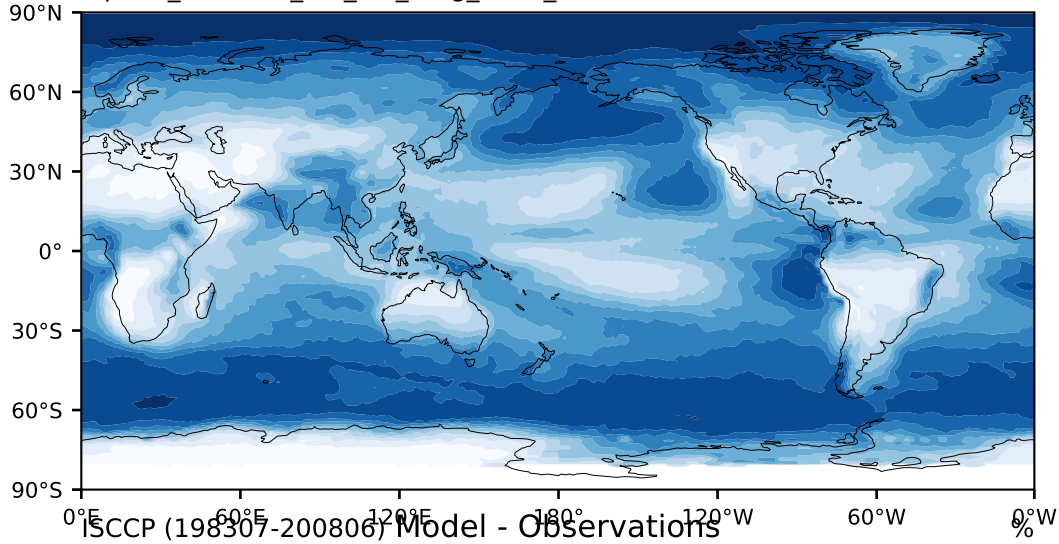

alpha3_min10nc_tk1_ZM_berg_GWD_clubbv2 (2-6)

%

Max 99.24
Mean 53.54
Min 0.00

ISCCP (198307-200806) Model - Observations