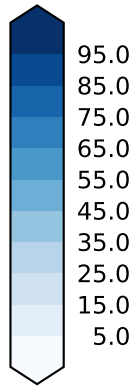

alpha3_min10nc_tk1_ZM_berg_GWD_clubbv2 (2-6)

%

Max 99.24
Mean 53.54
Min 0.00

ISCCP (198307-200806) Model - Observations