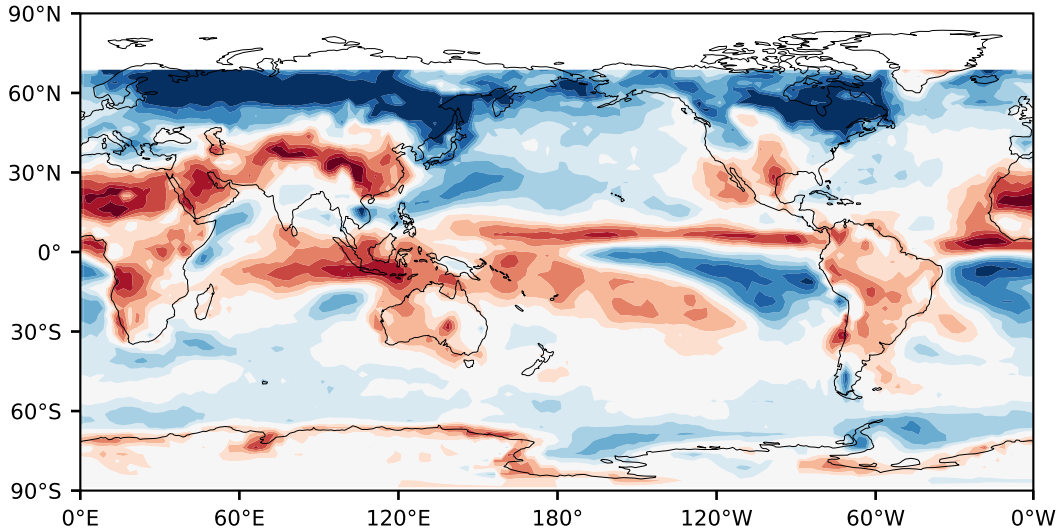

Model - Observations

Max 58.24
Mean 1.03
Min -45.17

RMSE 14.26
CORR 0.80