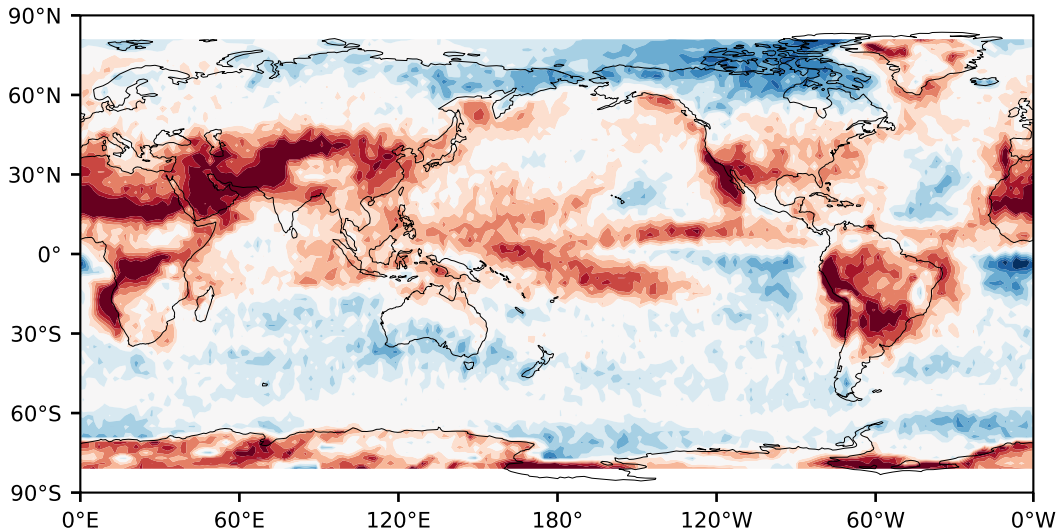

Model - Observations

Max 38.08
Mean -4.51
Min -78.32

RMSE 13.32
CORR 0.85