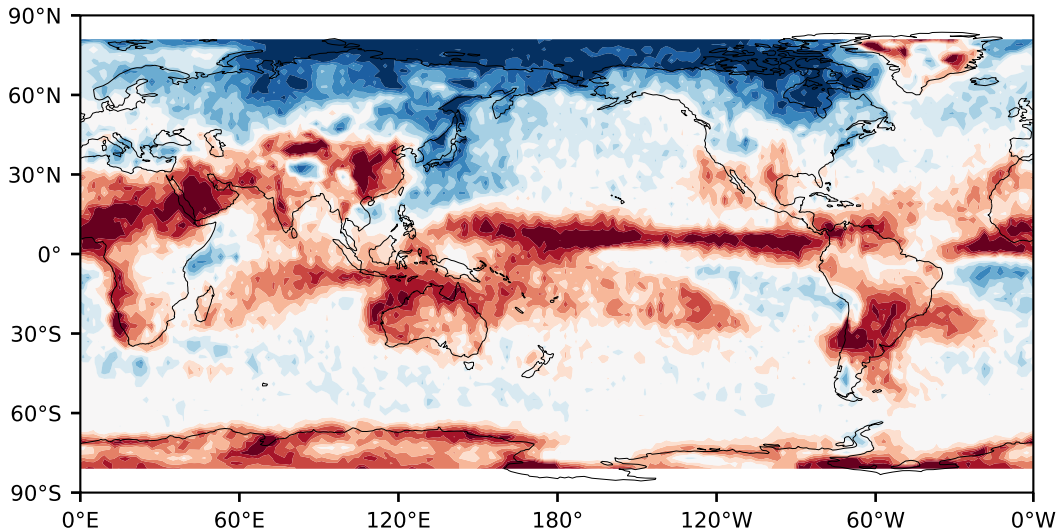

Model - Observations

Max 49.25
Mean -4.04
Min -59.56

RMSE 15.20
CORR 0.75