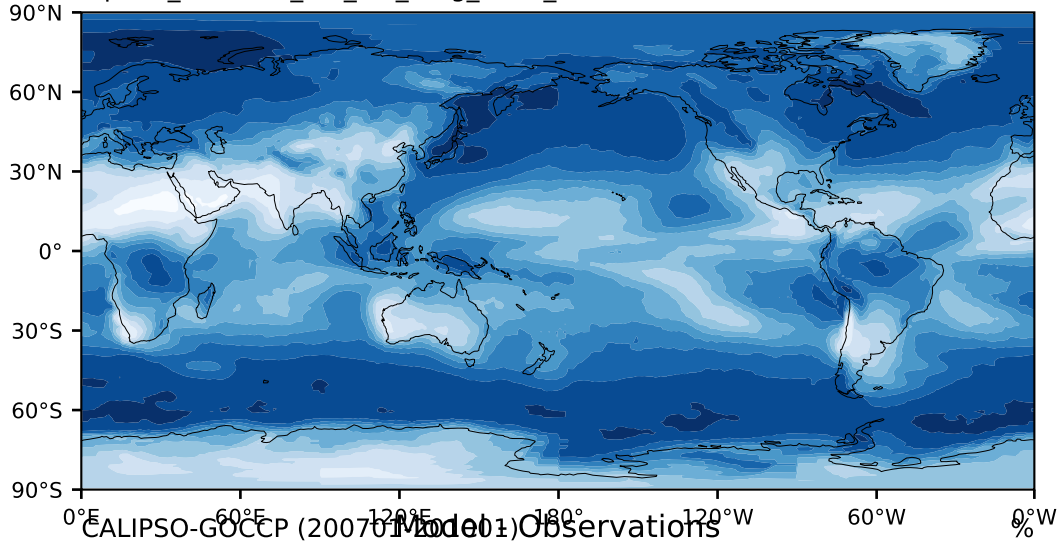

alpha3_min10nc_tk1_ZM_berg_GWD_clubbv2 (2-6)

%

Max 98.84
Mean 63.69
Min 2.59

CALIPSO-GOCCP (2007-1) Model Observations