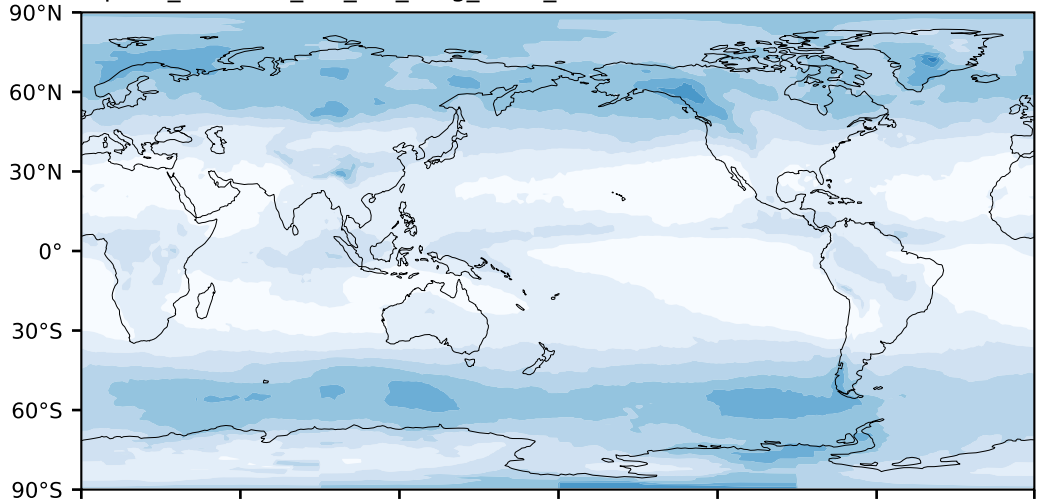

alpha3_min10nc_tk1_ZM_berg_GWD_clubbv2 (2-6)

%

Max 70.59
Mean 16.47
Min 0.00

CALIPSO-GOCCP (2007-1) Model Observations