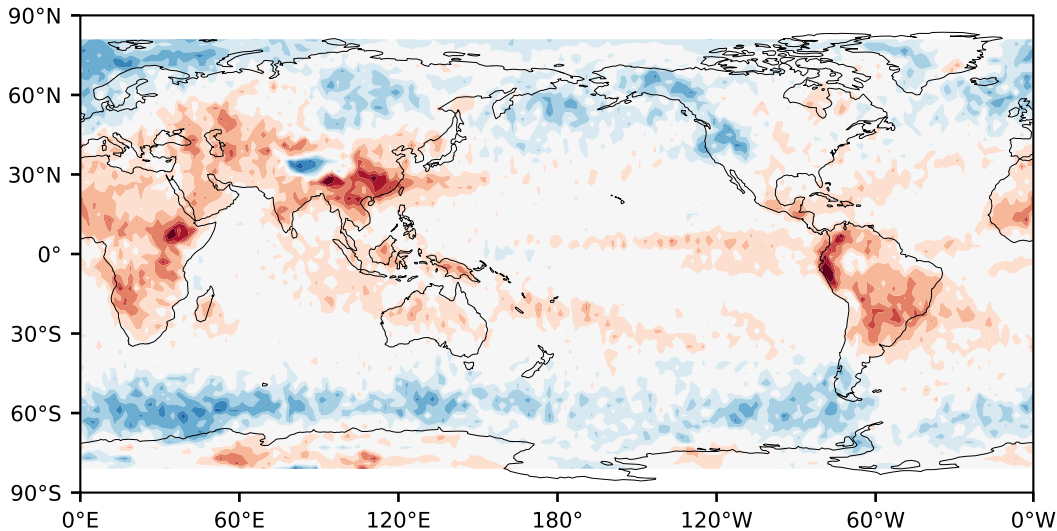

Model - Observations

Max 30.20
Mean -1.83
Min -52.31

RMSE 7.77
CORR 0.83