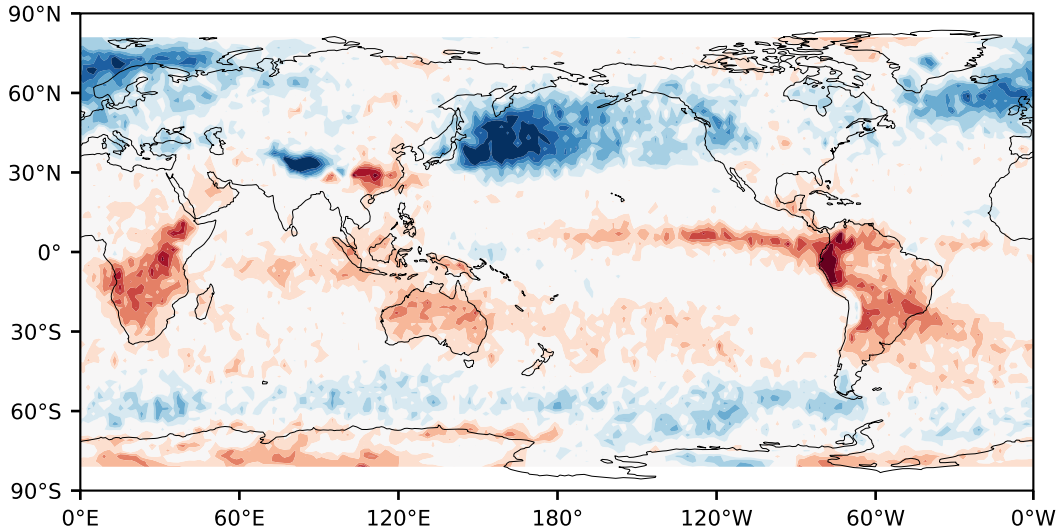

Model - Observations

Max 48.26
Mean -1.25
Min -44.89

RMSE 8.94
CORR 0.80