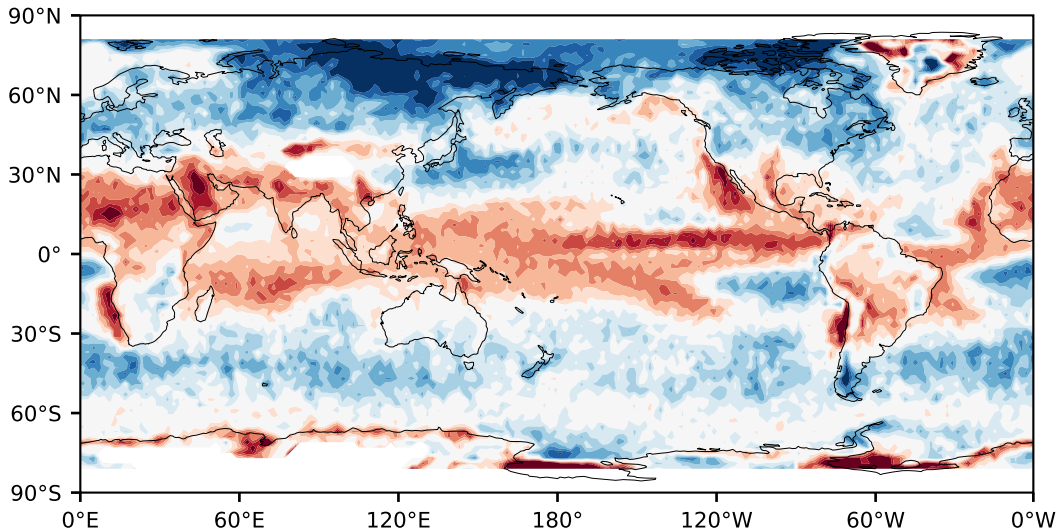

Model - Observations

Max 47.08
Mean 0.24
Min -69.55

RMSE 13.11
CORR 0.86