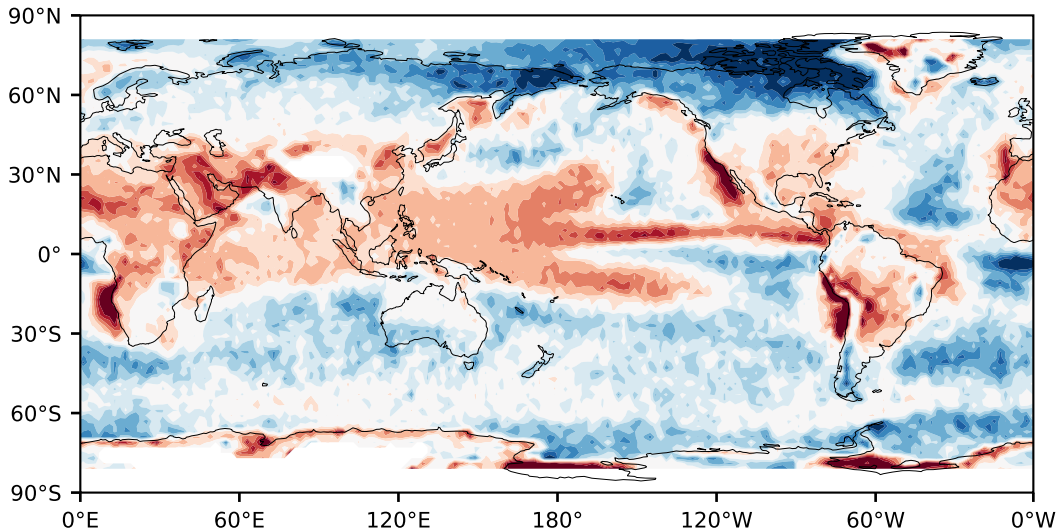

# Model - Observations

Max 46.84  
Mean 0.35  
Min -87.90

RMSE 12.58  
CORR 0.89