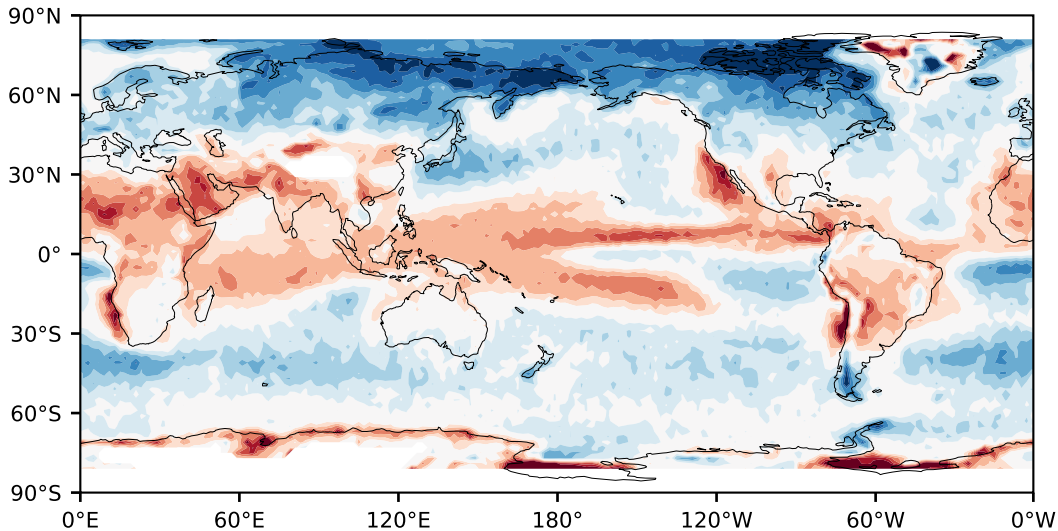

Model - Observations

Max 45.54
Mean 0.80
Min -64.35

RMSE 11.40
CORR 0.90