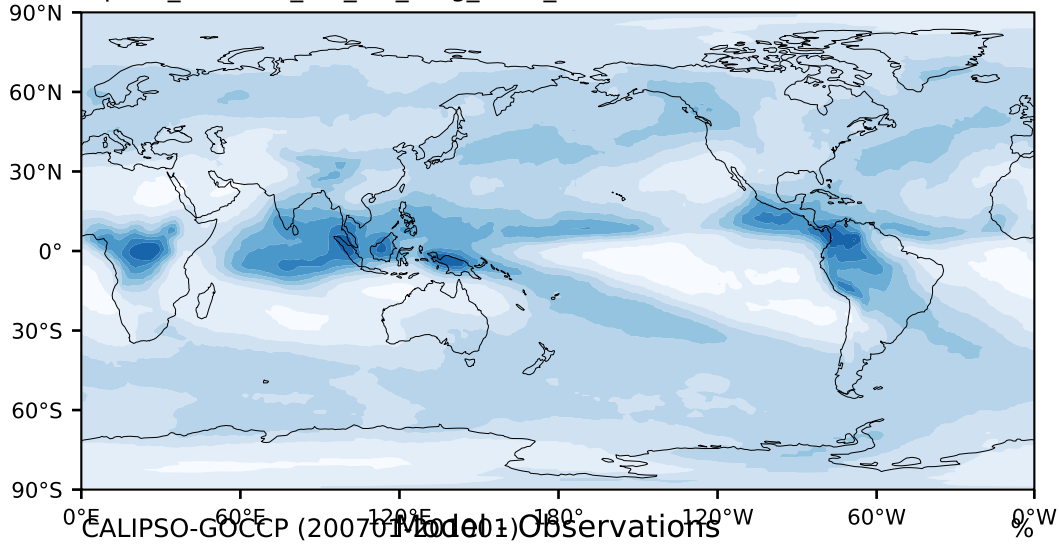

alpha3_min10nc_tk1_ZM_berg_GWD_clubbv2 (2-6)

%

Max 86.48
Mean 26.24
Min 1.19

CALIPSO-GOCCP (2007-10) Model Observations