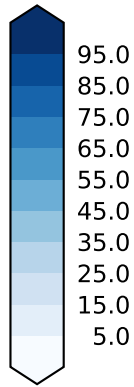

alpha3_min10nc_tk1_ZM_berg_GWD_clubbv2 (2-6)

%

Max 86.48
Mean 26.24
Min 1.19

CALIPSO-GOCCP (2007-10) Model Observations