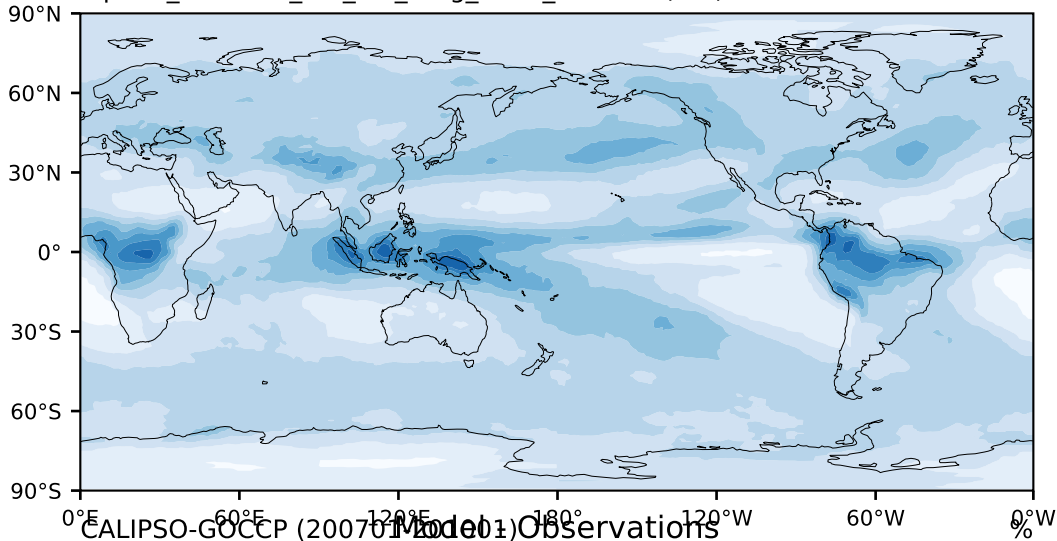

alpha3_min10nc_tk1_ZM_berg_GWD_clubbv2 (2-6)

%

Max 85.14
Mean 28.45
Min 1.67

95.0
85.0
75.0
65.0
55.0
45.0
35.0
25.0
15.0
5.0