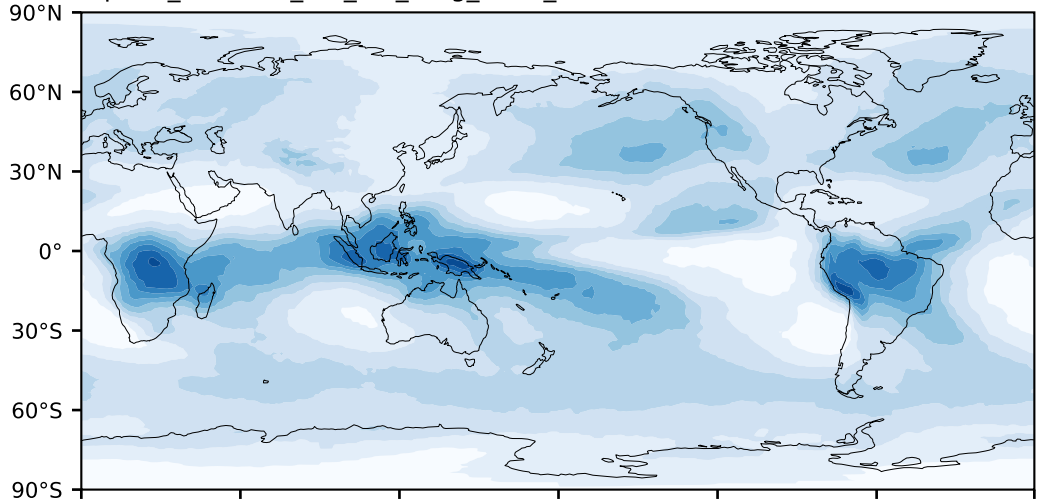

alpha3_min10nc_tk1_ZM_berg_GWD_clubbv2 (2-6)

%

Max 92.92
Mean 25.34
Min 0.41

CALIPSO-GOCCP (2007-1) Model Observations