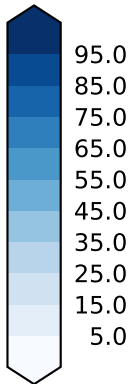

alpha3_min10nc_tk1_ZM_berg_GWD_clubbv2 (2-6)

%

Max 92.92
Mean 25.34
Min 0.41

CALIPSO-GOCCP (2007-1) Model Observations