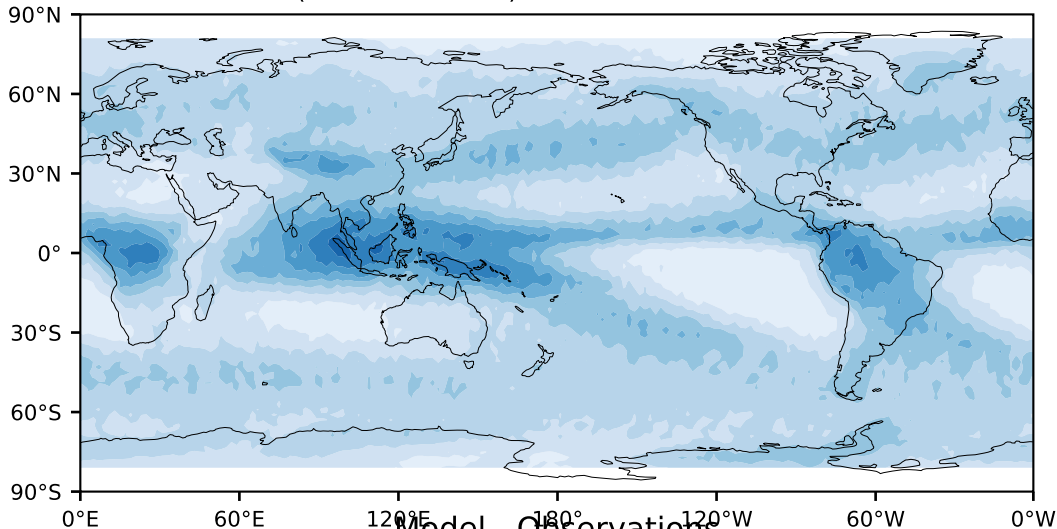

CALIPSO-GOCCP (200701-201001)

%

Max 82.25
Mean 32.04
Min 4.98

Model - Observations

95.0
85.0
75.0
65.0
55.0
45.0
35.0
25.0
15.0
5.0