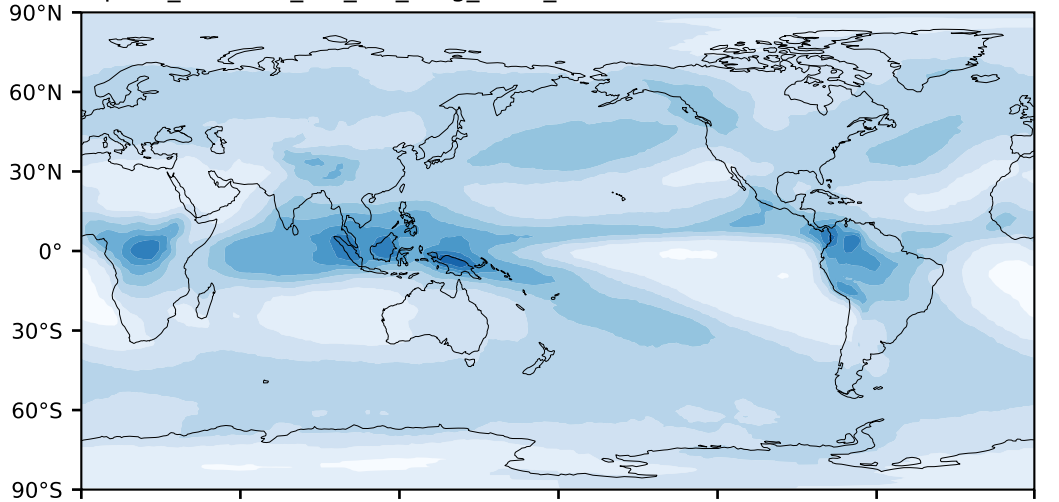

alpha3_min10nc_tk1_ZM_berg_GWD_clubbv2 (2-6)

%

Max 81.63
Mean 26.87
Min 2.18

CALIPSO-GOCCP (2007-11) Model Observations