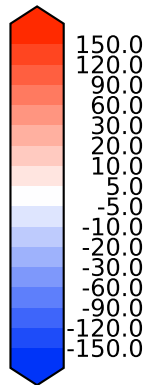

Model - Observations

Max 264.33
Mean 22.03
Min -149.98

RMSE 33.03
CORR 0.93