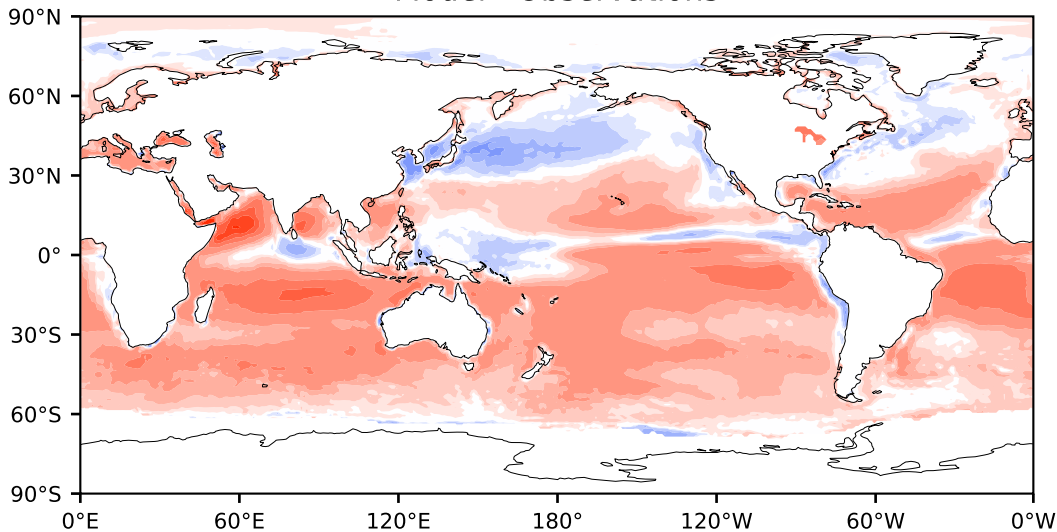

Model - Observations

Max 264.33
Mean 22.03
Min -149.98

RMSE 33.03
CORR 0.93