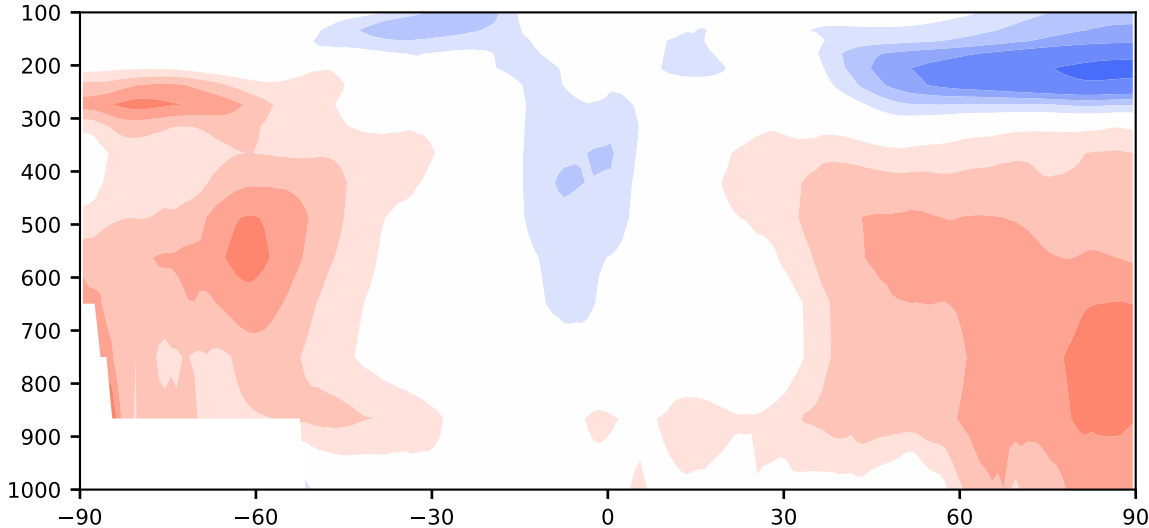

# Model - Observations

Max 24.62  
Mean 4.72  
Min -33.15

RMSE 8.12  
CORR 0.95