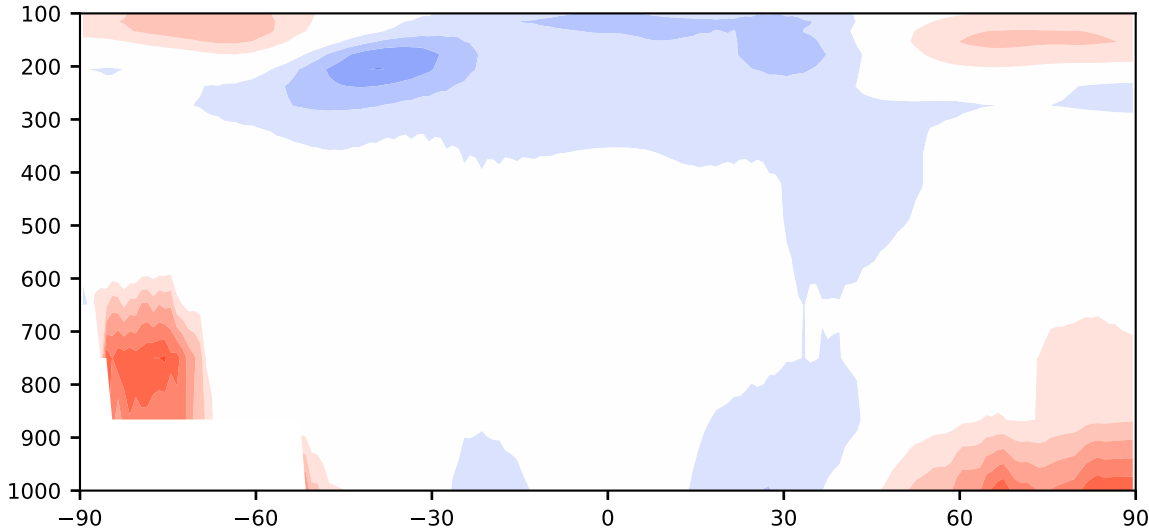

Model - Observations

Max 6.16
Mean -0.21
Min -4.03

RMSE 1.46
CORR 1.00