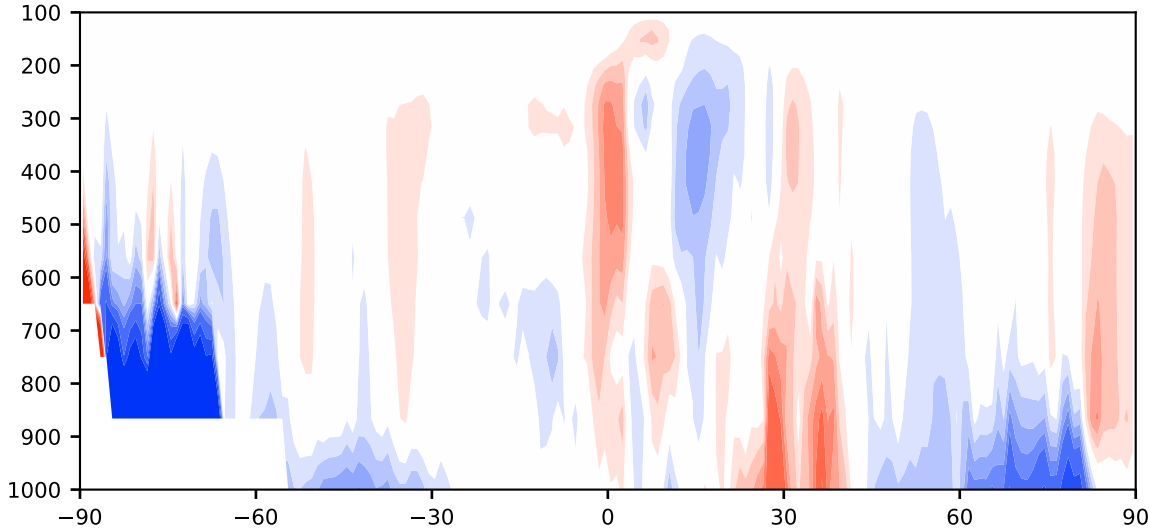

Model - Observations

Max 69.98
Mean -1.17
Min -112.54

RMSE 4.72
CORR 0.91