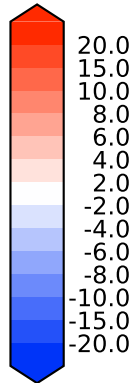

Model - Observations

Max 69.98
Mean -1.17
Min -112.54

RMSE 4.72
CORR 0.91