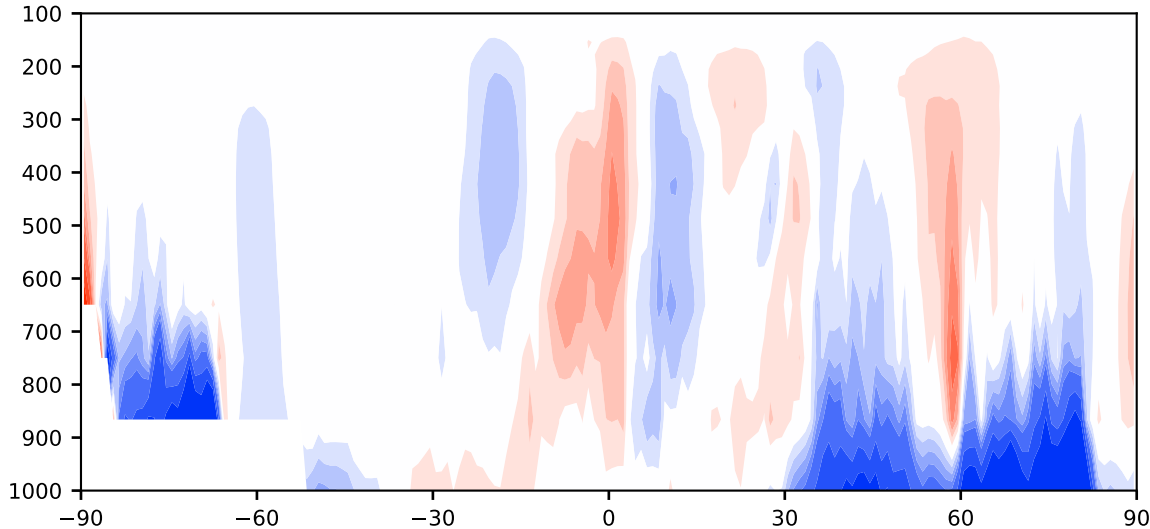

Model - Observations

Max 24.76
Mean -1.48
Min -49.84