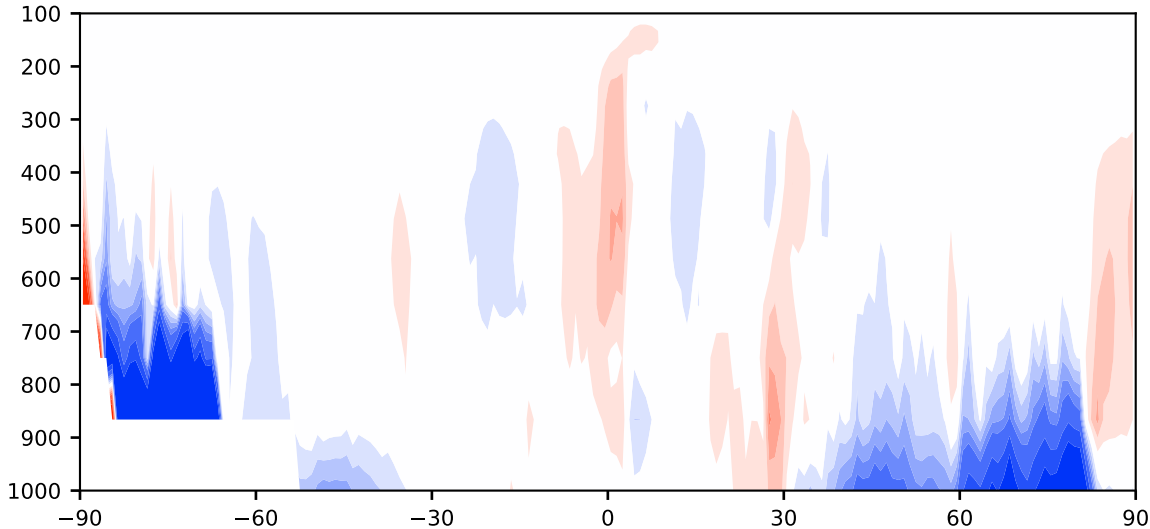

Model - Observations

Max 35.49
Mean -1.38
Min -86.82