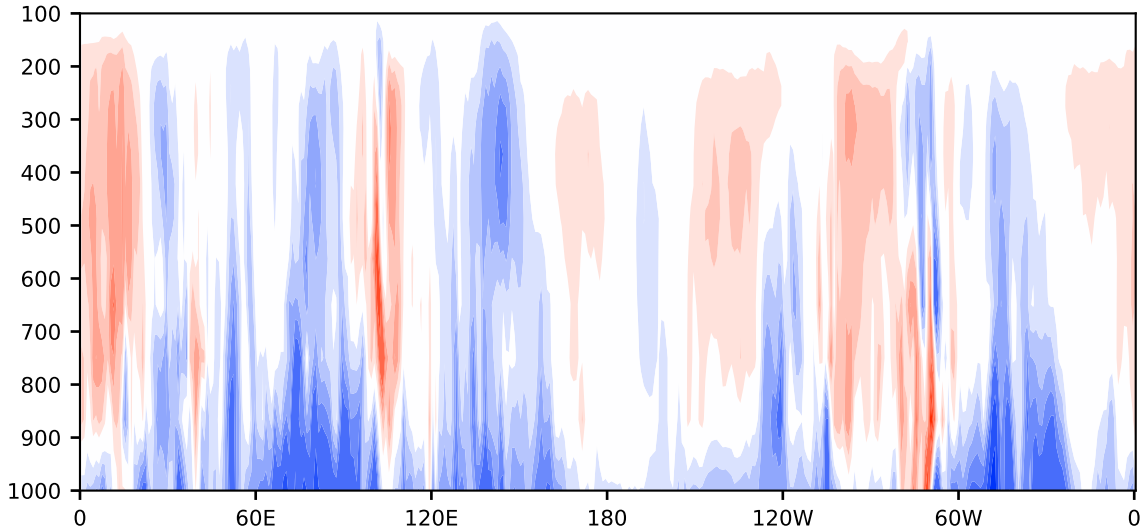

# Model - Observations

Max 25.49  
Mean -1.21  
Min -22.30

RMSE 3.66  
CORR 0.83