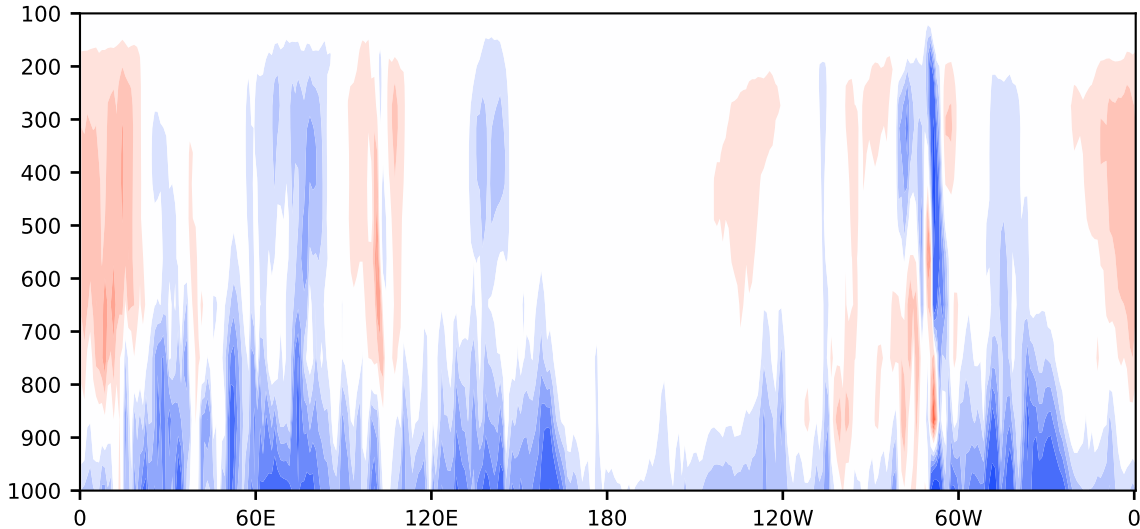

Model - Observations

Max 13.14
Mean -1.27
Min -19.93

RMSE 2.93
CORR 0.80