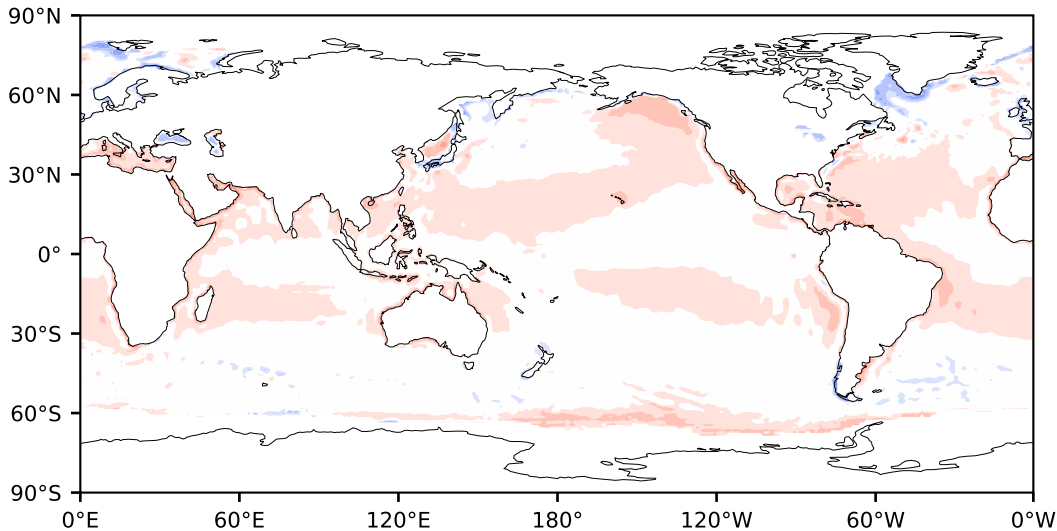

Model - Observations

Max 79.71
Mean 4.17
Min -91.87

RMSE 7.34
CORR 0.75