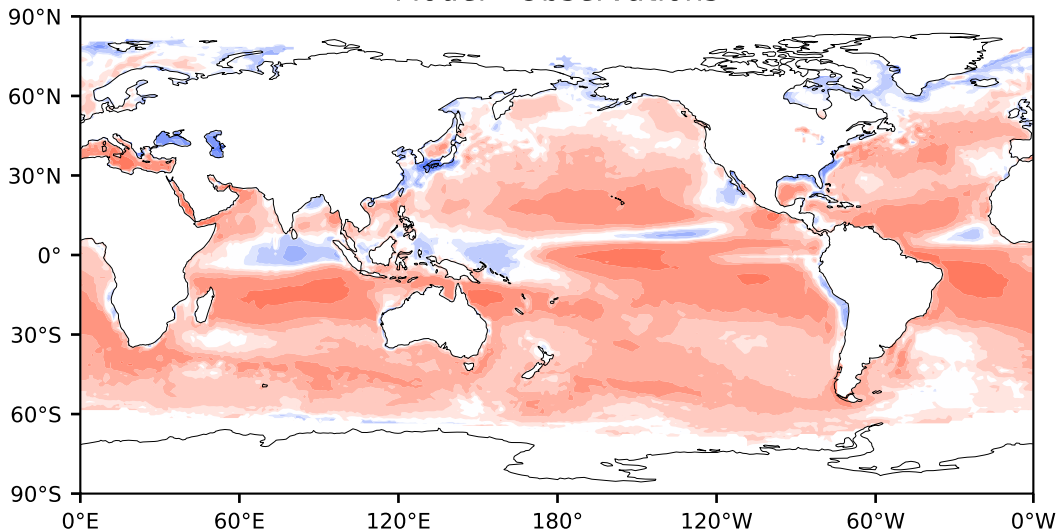

Model - Observations

Max 157.53
Mean 19.14
Min -129.73

RMSE 27.43
CORR 0.92