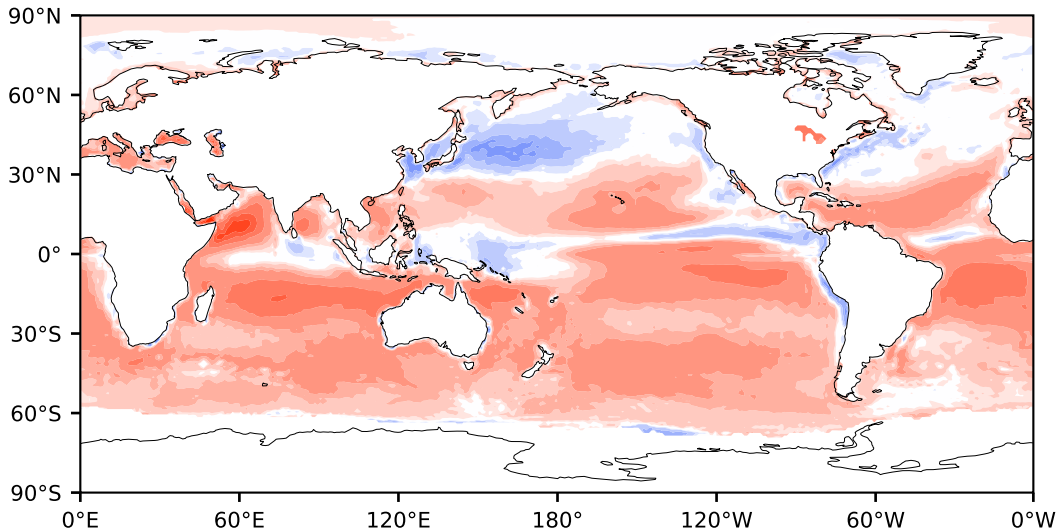

Model - Observations

Max 242.21
Mean 21.09
Min -145.65

RMSE 31.26
CORR 0.94