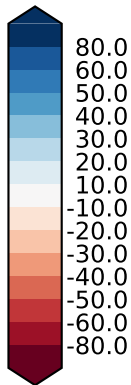

Model - Observations

Max 65.14
Mean -35.17
Min -156.68

RMSE 41.96
CORR 0.71