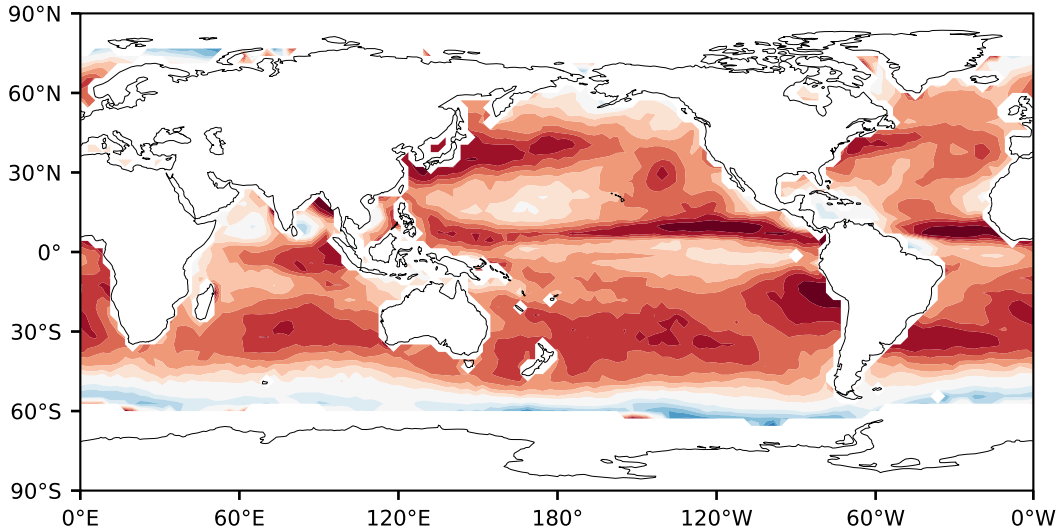

Model - Observations

Max 65.14
Mean -35.17
Min -156.68

RMSE 41.96
CORR 0.71