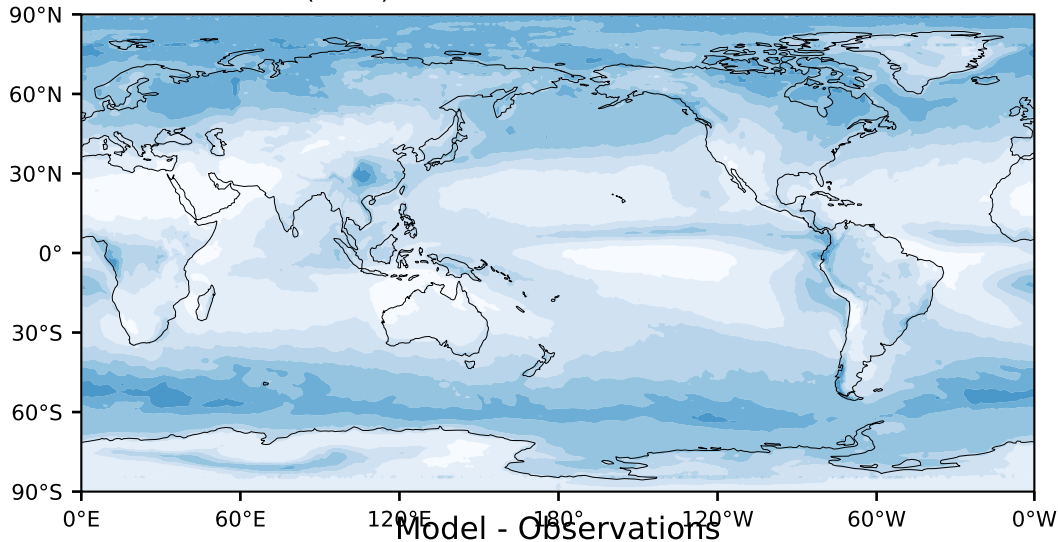

MODIS Simulator (None)

%

Max 75.46
Mean 23.87
Min 0.18

Model - Observations