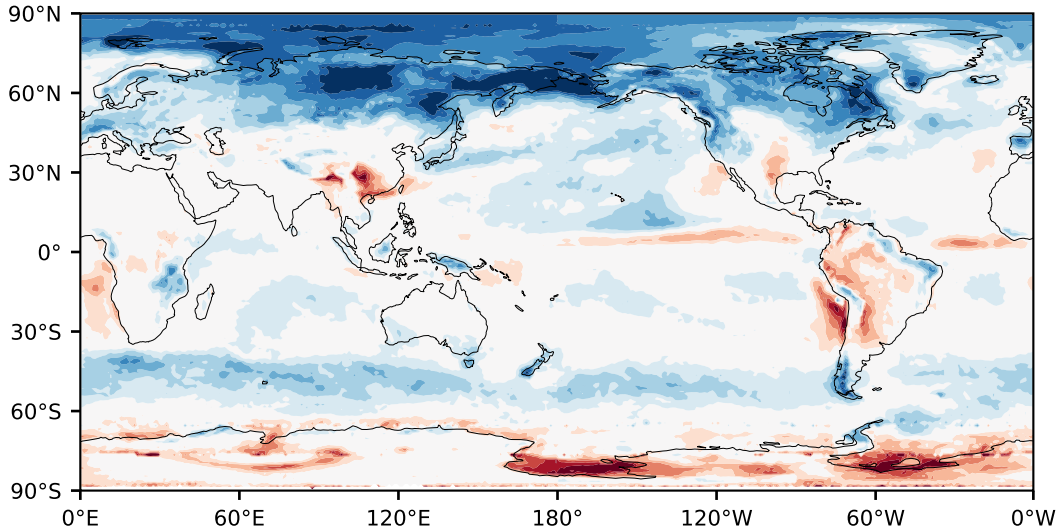

# Model - Observations

Max 43.86  
Mean 3.76  
Min -79.37

RMSE 9.15  
CORR 0.88