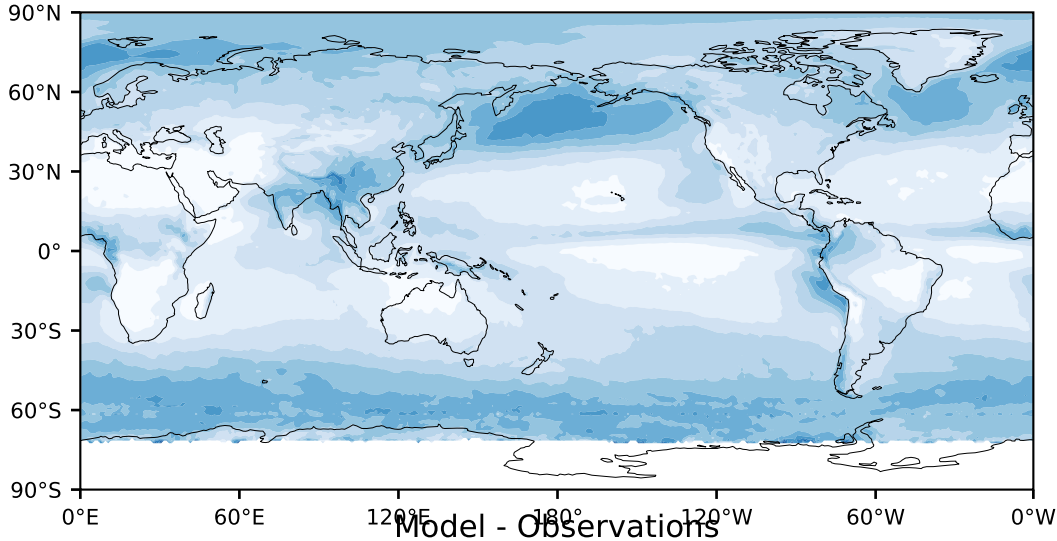

MODIS Simulator (None)

%

Max 100.00  
Mean 23.40  
Min 0.00

95.0  
85.0  
75.0  
65.0  
55.0  
45.0  
35.0  
25.0  
15.0  
5.0