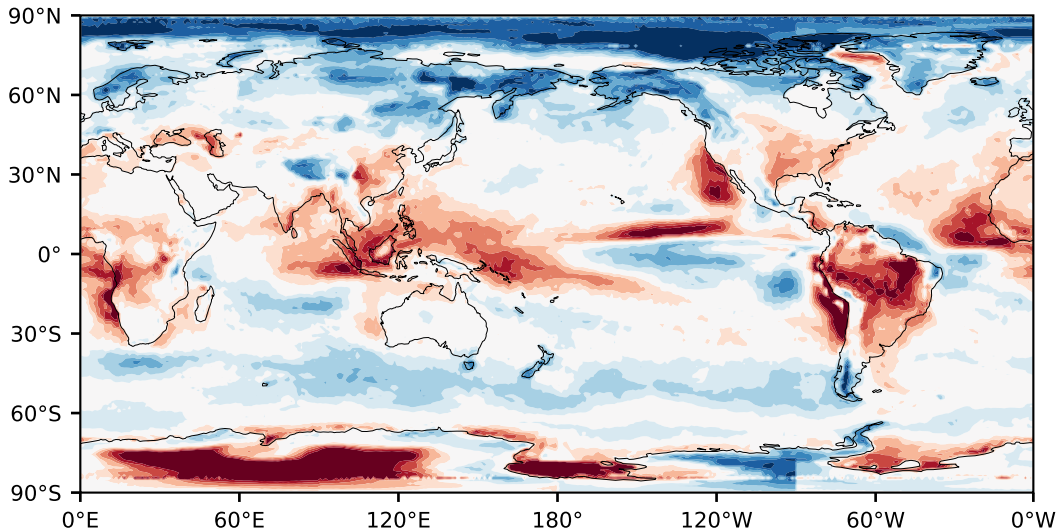

Model - Observations

Max 49.98
Mean -0.92
Min -74.44

RMSE 11.64
CORR 0.88